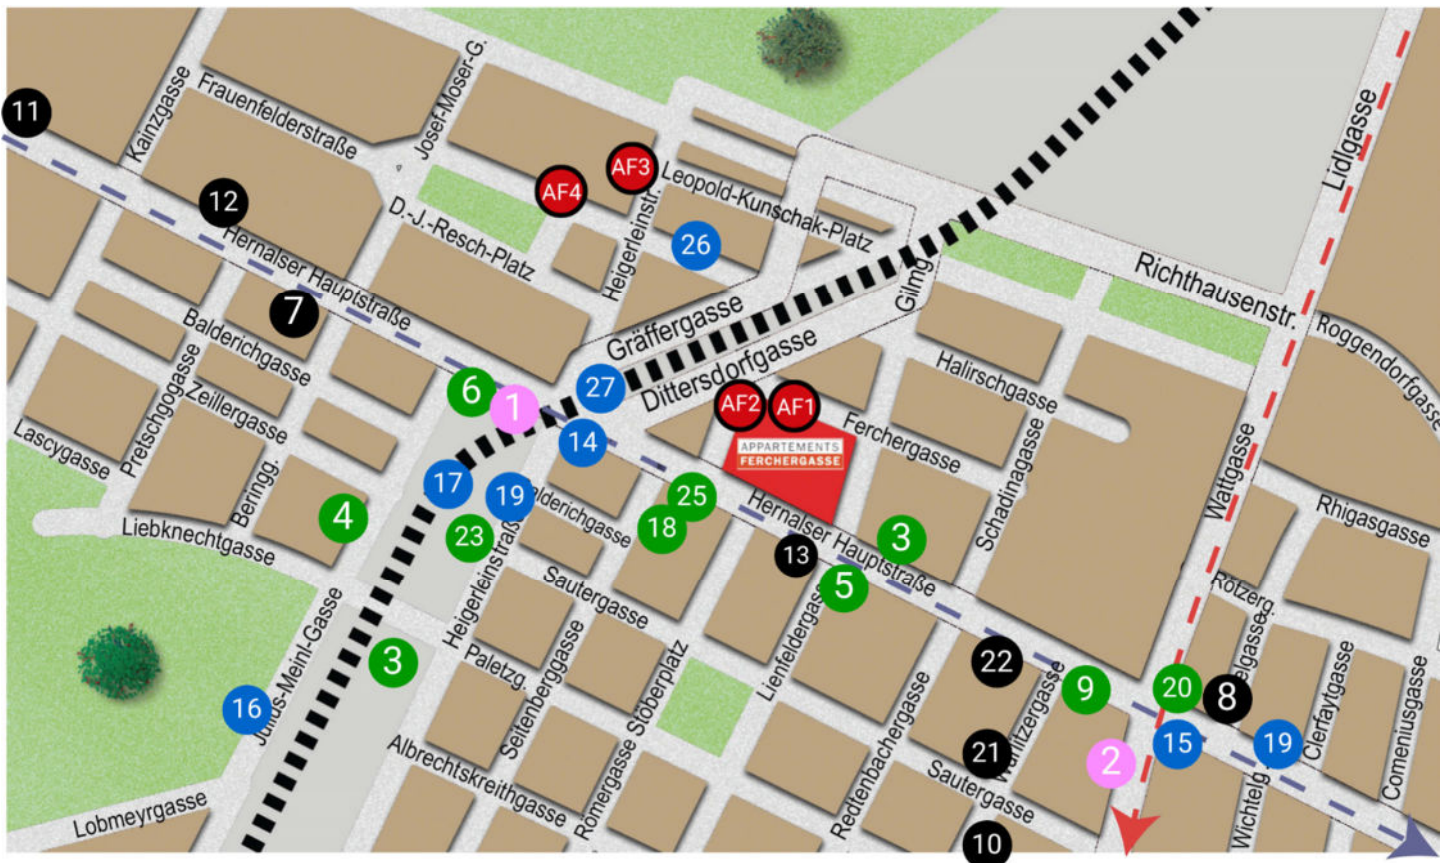

Appartements Ferchergasse – Our Neighbourhood

Appartements Ferchergasse

- AF1** Ferchergasse 19
- AF2** Ferchergasse 21
- AF3** Heigerleinstraße 55
- AF4** Dr. Josef-Resch-Platz 15a

Public Transport

- 1** Tram 43 (Center, Schottentor)
- 1** Express Train S45 (Metro U3 Ottakring)
- 2** Bus 10A (Schönbrunn Palace)

Shopping

- 3** Supermarket Hofer
- 4** Supermarket Billa Plus
- 5** Pharmacy
- 6** Bakery Ströck
- 9** BIPA
- 14** 24hrs shop (also Sundays & holidays)
- 20** Bakery Mann
- 18** Trafik / Kiosk (parking tickets)
- 23** Supermarket Lidl
- 25** Supermarket Miso

Restaurants

- 7** Liebstöckl (Austrian)
- 8** Der Brandstetter (Austrian)
- 10** Zur grünen Laterne (Austrian)
- 11** Bodulo (Dalmatian, Fish)
- 12** Chinese Restaurant
- 13** Cafe Heiner
- 21** XXXL Grill Restaurant (Balkans)
- 22** Ice cream palor Arnoldo

Others

- 14** Petrol Station with 24hrs shop
- 15** Bank & ATM
- 16** Outdoor swimming pool (May – Sept)
- 17** Tickets public transport
- 19** Taxi stand
- 26** Police
- 27** Waste separation collection point